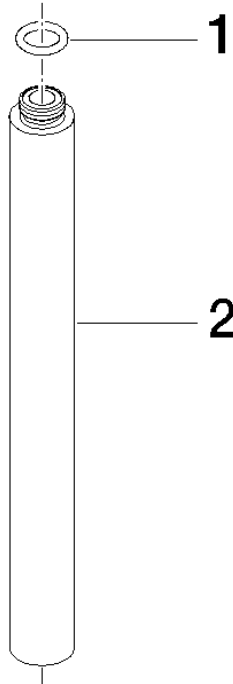

Extension for shower with fixed riser 200 mm - Brushed Chrome

IMO

12 120 970

	Brushed Chrome	12 120 970-93
	Brushed Light Gold	12 120 970-27

Fits: IMO, LULU, MADISON, MEM, TARA,
CL.1, LISSÉ, VAIA, META, CYO

Extension for shower with fixed riser 200 mm - Brushed Chrome

IMO

12 120 970

12 120 970

mm [inches]

12 120 970

Parts for other finishes can be found here: [Brushed Light Gold](#)

Spare parts list

No.	Item Number	Name	Quantity used	Delivery time
1	90 14 10 011 00 90	seal	1	2
2	09 24 04 180-93	extension	1	20