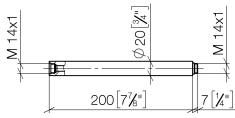

Extension for shower with fixed riser 200 mm - Brushed Chrome

IMO

12 120 970

	Brushed Chrome	12 120 970-93
	Brushed Light Gold	12 120 970-27

Fits: IMO, LULU, MADISON, MEM, TARA,
CL.1, LISSÉ, VAIA, META, CYO

Extension for shower with fixed riser 200 mm - Brushed Chrome

IMO

12 120 970

12 120 970

mm [inches]

12 120 970

Parts for other finishes can be found here: [Brushed Light Gold](#)

Spare parts list

No.	Item Number	Name	Quantity used	Delivery time
1	90 14 10 011 00 90	seal	1	2
2	09 24 04 180-93	extension	1	20